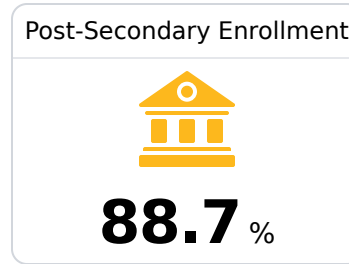

School Report Card 2019 - 2020

For more detailed information, please visit <https://msrc.mdek12.org>.

Philadelphia High School

Philadelphia Public School District

248 Byrd Ave.
Philadelphia, MS 39350

Steve Eiland
steve.eiland@phillytornadoes.com

Identified for **Comprehensive Support and Improvement**

Due to the impact of COVID-19 on school closures in the 2019-20 school year and a waiver from the U.S. Department of Education, the Mississippi Department of Education (MDE) has no assessment and accountability data to report for the 2019-20 school year.

Teacher Data

27.1

Teachers

75.1%

Experienced Teachers

1.7%

Provisional Teachers

93.4%

In-Field Teachers