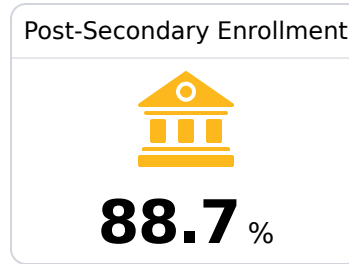

Philadelphia High School

Philadelphia Public School District

248 Byrd Ave.
Philadelphia, MS 39350

Steve Eiland
steve.eiland@phillytornadoes.com

Identified for **Comprehensive Support and Improvement**

Due to the impact of COVID-19 on school closures in the 2019-20 school year and a waiver from the U.S. Department of Education, the Mississippi Department of Education (MDE) has no assessment and accountability data to report for the 2019-20 school year.