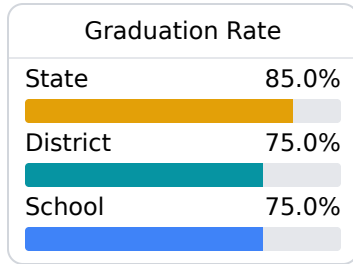

School Report Card 2019 - 2020

For more detailed information, please visit <https://msrc.mdek12.org>.

Philadelphia High School

Philadelphia Public School District

248 Byrd Ave.
Philadelphia, MS 39350

Steve Eiland
steve.eiland@phillytornadoes.com

Identified for **Comprehensive Support and Improvement**

Due to the impact of COVID-19 on school closures in the 2019-20 school year and a waiver from the U.S. Department of Education, the Mississippi Department of Education (MDE) has no assessment and accountability data to report for the 2019-20 school year.

Teacher Data

27.1

Teachers

75.1%

Experienced Teachers

1.7%

Provisional Teachers

93.4%

In-Field Teachers