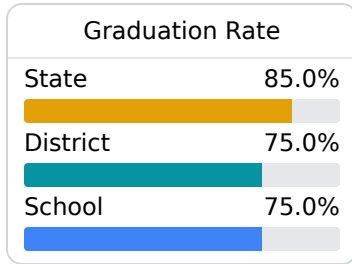

Philadelphia High School

Philadelphia Public School District

248 Byrd Ave.
Philadelphia, MS 39350

Steve Eiland
steve.eiland@phillytornadoes.com

Identified for **Comprehensive Support and Improvement**

Due to the impact of COVID-19 on school closures in the 2019-20 school year and a waiver from the U.S. Department of Education, the Mississippi Department of Education (MDE) has no assessment and accountability data to report for the 2019-20 school year.