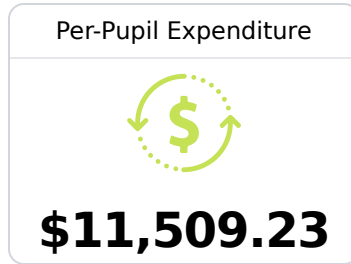

School Report Card 2019 - 2020

For more detailed information, please visit <https://msrc.mdek12.org>.

Philadelphia High School

Philadelphia Public School District

248 Byrd Ave.
Philadelphia, MS 39350

Steve Eiland
steve.eiland@phillytornadoes.com