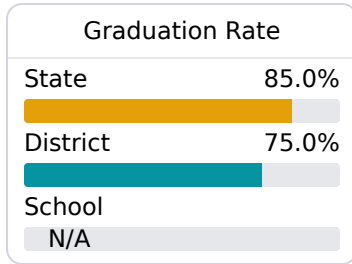

Philadelphia Elementary School

Philadelphia Public School District

406 Stribling Street
Philadelphia, MS 39350

Melisha Hancock
mhancock@phillytornadoes.com

Identified for **Additional Targeted Support and Improvement**

Due to the impact of COVID-19 on school closures in the 2019-20 school year and a waiver from the U.S. Department of Education, the Mississippi Department of Education (MDE) has no assessment and accountability data to report for the 2019-20 school year.

Teacher Data

36.6

Teachers

Experienced Teachers

Provisional Teachers

In-Field Teachers