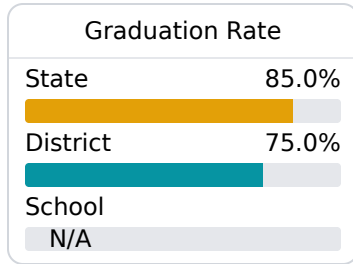

Philadelphia Elementary School

Philadelphia Public School District

406 Stribling Street
Philadelphia, MS 39350

Melisha Hancock
mhancock@phillytornadoes.com

Identified for **Additional Targeted Support and Improvement**

Due to the impact of COVID-19 on school closures in the 2019-20 school year and a waiver from the U.S. Department of Education, the Mississippi Department of Education (MDE) has no assessment and accountability data to report for the 2019-20 school year.

Teacher Data

36.6

Teachers

75.4%

Experienced Teachers

0.0%

Provisional Teachers

97.3%

In-Field Teachers