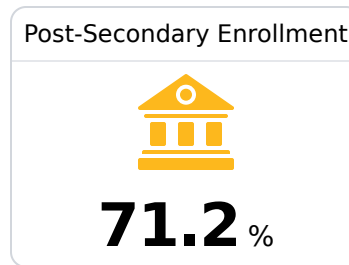

D Winona Secondary School Winona-Montgomery Consolidated District

301 Fairground Street
Winona, MS 38967

Terry Peeples
terrypeeples@winonaschools.net

Due to the impact of COVID-19 on school closures in the 2019-20 school year and a waiver from the U.S. Department of Education, the Mississippi Department of Education (MDE) has no assessment and accountability data to report for the 2019-20 school year.

Graduation Rate	
State	85.0%
District	N/A
School	N/A

Teacher Data

41.5

Teachers

81.9%

Experienced Teachers

4.4%

Provisional Teachers

95.2%

In-Field Teachers