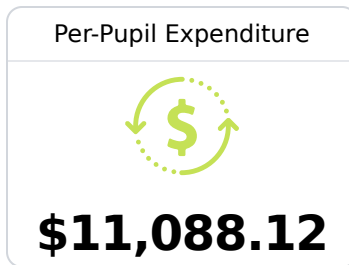

D Winona Secondary School Winona-Montgomery Consolidated District

301 Fairground Street
Winona, MS 38967

Terry Peeples
terrypeeples@winonaschools.net

Due to the impact of COVID-19 on school closures in the 2019-20 school year and a waiver from the U.S. Department of Education, the Mississippi Department of Education (MDE) has no assessment and accountability data to report for the 2019-20 school year.

Graduation Rate	
State	85.0%
District	N/A
School	N/A

Teacher Data

41.5

Teachers

81.9%

Experienced Teachers

4.4%

Provisional Teachers

95.2%

In-Field Teachers