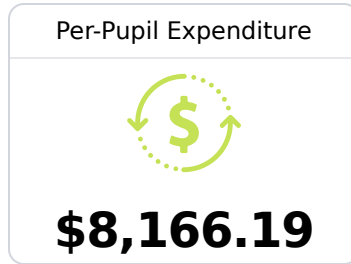

 Tracy Moore
tracymoore@winonaschools.net

Identified for **Targeted Support and Improvement**

Due to the impact of COVID-19 on school closures in the 2019-20 school year and a waiver from the U.S. Department of Education, the Mississippi Department of Education (MDE) has no assessment and accountability data to report for the 2019-20 school year.