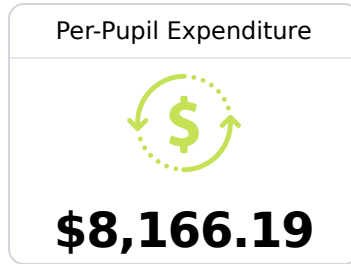

D Winona Elementary School

Winona-Montgomery Consolidated District

513 S. Applegate Street
Winona, MS 38967

Tracy Moore
tracymoore@winonaschools.net

Identified for **Targeted Support and Improvement**

Due to the impact of COVID-19 on school closures in the 2019-20 school year and a waiver from the U.S. Department of Education, the Mississippi Department of Education (MDE) has no assessment and accountability data to report for the 2019-20 school year.