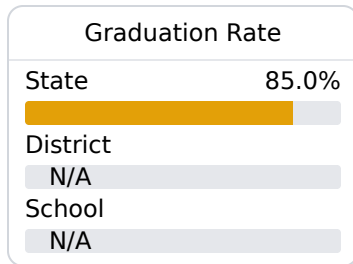

D Winona Elementary School

Winona-Montgomery Consolidated District

513 S. Applegate Street
Winona, MS 38967

Tabitha McCrory
tabithamccrory@winonaschools.net

Identified for **Targeted Support and Improvement**

Due to the impact of COVID-19 on school closures in the 2019-20 school year and a waiver from the U.S. Department of Education, the Mississippi Department of Education (MDE) has no assessment and accountability data to report for the 2019-20 school year.

Teacher Data

45.3

Teachers

83.6%

Experienced Teachers

4.4%

Provisional Teachers

98.8%

In-Field Teachers