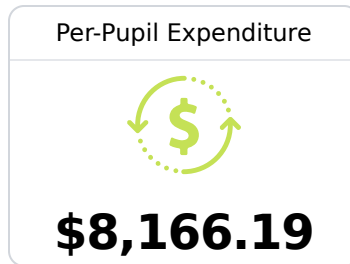

Due to the impact of COVID-19 on school closures in the 2019-20 school year and a waiver from the U.S. Department of Education, the Mississippi Department of Education (MDE) has no assessment and accountability data to report for the 2019-20 school year.