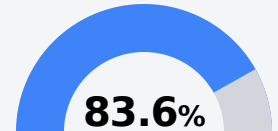

Teacher Data

45.3

Teachers

Experienced Teachers