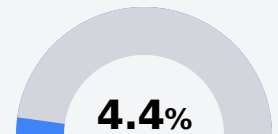

Provisional Teachers