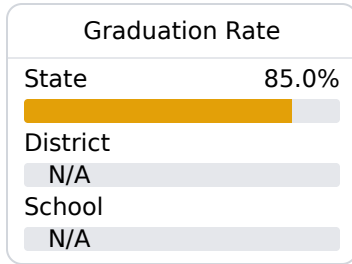

School Report Card 2019 - 2020

For more detailed information, please visit <https://msrc.mdek12.org>.

D Winona Elementary School

Winona-Montgomery Consolidated District

513 S. Applegate Street
Winona, MS 38967

Tracy Moore
tracymoore@winonaschools.net

Identified for **Targeted Support and Improvement**

Due to the impact of COVID-19 on school closures in the 2019-20 school year and a waiver from the U.S. Department of Education, the Mississippi Department of Education (MDE) has no assessment and accountability data to report for the 2019-20 school year.

Teacher Data

45.3

Teachers

Experienced Teachers

Provisional Teachers

In-Field Teachers