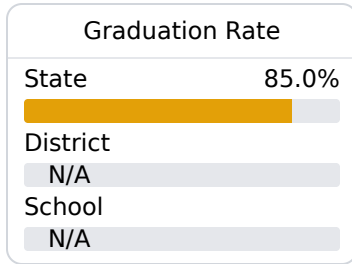

D Winona Elementary School

Winona-Montgomery Consolidated District

513 S. Applegate Street
Winona, MS 38967

Tracy Moore
tracymoore@winonaschools.net

Identified for **Targeted Support and Improvement**

Due to the impact of COVID-19 on school closures in the 2019-20 school year and a waiver from the U.S. Department of Education, the Mississippi Department of Education (MDE) has no assessment and accountability data to report for the 2019-20 school year.