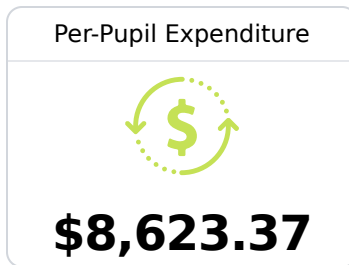

A West Amory School Amory School District

704 111th Street
Amory, MS 38821

Letricia French
lfrench@amoryschools.com

Due to the impact of COVID-19 on school closures in the 2019-20 school year and a waiver from the U.S. Department of Education, the Mississippi Department of Education (MDE) has no assessment and accountability data to report for the 2019-20 school year.

Graduation Rate	
State	85.0%
District	81.8%
School	N/A

Teacher Data

25.3

Teachers

92.6%

Experienced Teachers

0.0%

Provisional Teachers

100.0%

In-Field Teachers