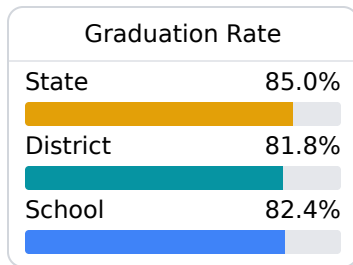

B Amory High School Amory School District

 1006 Sam Haskell Circle
Amory, MS 38821

 Leigh Stanford
lstanford@amoryschools.com

Due to the impact of COVID-19 on school closures in the 2019-20 school year and a waiver from the U.S. Department of Education, the Mississippi Department of Education (MDE) has no assessment and accountability data to report for the 2019-20 school year.