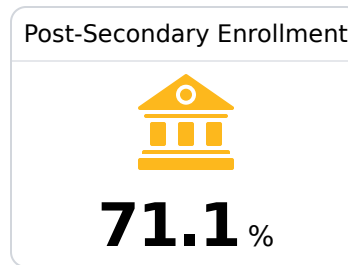

B Amory High School Amory School District

 1006 Sam Haskell Circle
Amory, MS 38821

 Leigh Stanford
lstanford@amoryschools.com

Due to the impact of COVID-19 on school closures in the 2019-20 school year and a waiver from the U.S. Department of Education, the Mississippi Department of Education (MDE) has no assessment and accountability data to report for the 2019-20 school year.