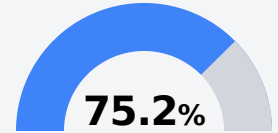

Teacher Data

25.5

Teachers

Experienced Teachers