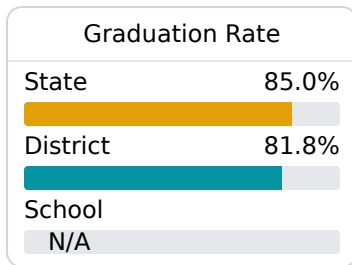

## A East Amory School

Amory School District

 305 Easthaven Drive  
Amory, MS 38821

 Deidre Huntley  
dhuntley@amoryschools.com

Due to the impact of COVID-19 on school closures in the 2019-20 school year and a waiver from the U.S. Department of Education, the Mississippi Department of Education (MDE) has no assessment and accountability data to report for the 2019-20 school year.