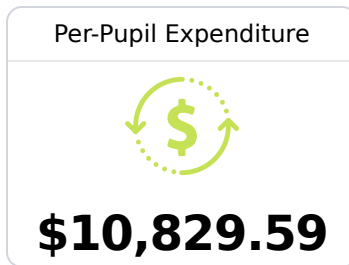

D Belle Shivers Middle School

Aberdeen School District

518 West Vine Street
Aberdeen, MS 39730

KRISTEN FONDREN
kfondren@asdms.us

Due to the impact of COVID-19 on school closures in the 2019-20 school year and a waiver from the U.S. Department of Education, the Mississippi Department of Education (MDE) has no assessment and accountability data to report for the 2019-20 school year.

Graduation Rate	
State	85.0%
District	81.1%
School	N/A

Teacher Data

37.5

Teachers

76.4%

Experienced Teachers

6.4%

Provisional Teachers

99.2%

In-Field Teachers