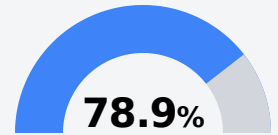

Teacher Data

34.0

Teachers

Experienced Teachers