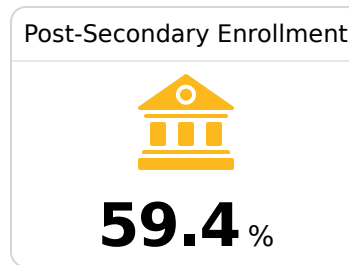

Aberdeen High School

Aberdeen School District

205 Hwy 145 North
Aberdeen, MS 39730

Tracy Fair
tfair@asdms.us

Due to the impact of COVID-19 on school closures in the 2019-20 school year and a waiver from the U.S. Department of Education, the Mississippi Department of Education (MDE) has no assessment and accountability data to report for the 2019-20 school year.