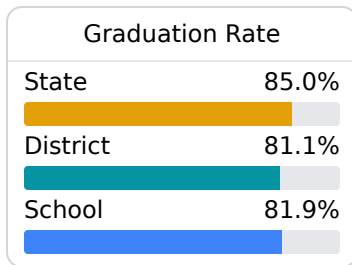

## Aberdeen High School

Aberdeen School District

205 Hwy 145 North  
Aberdeen, MS 39730

Tracy Fair  
tfair@asdms.us

Due to the impact of COVID-19 on school closures in the 2019-20 school year and a waiver from the U.S. Department of Education, the Mississippi Department of Education (MDE) has no assessment and accountability data to report for the 2019-20 school year.