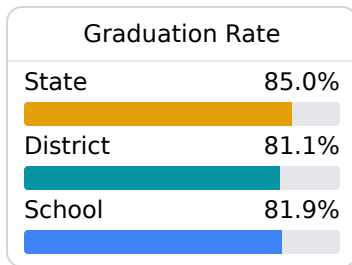

Aberdeen High School

Aberdeen School District

205 Hwy 145 North
Aberdeen, MS 39730

Tracy Fair
tfair@asdms.us

Due to the impact of COVID-19 on school closures in the 2019-20 school year and a waiver from the U.S. Department of Education, the Mississippi Department of Education (MDE) has no assessment and accountability data to report for the 2019-20 school year.