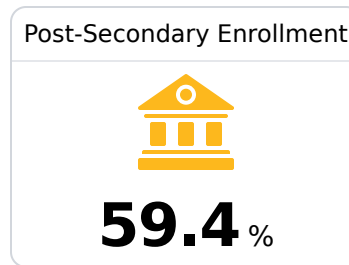

## Aberdeen High School

Aberdeen School District

205 Hwy 145 North  
Aberdeen, MS 39730

Tracy Fair  
tfair@asdms.us

Due to the impact of COVID-19 on school closures in the 2019-20 school year and a waiver from the U.S. Department of Education, the Mississippi Department of Education (MDE) has no assessment and accountability data to report for the 2019-20 school year.