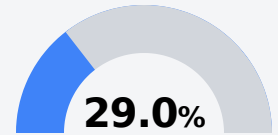

Teacher Data

25.1

Teachers

Experienced Teachers