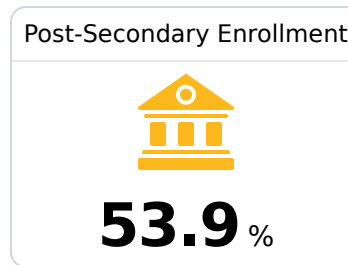

D Holly Springs High School Holly Springs School District

 165 NORTH WALTHALL STREET
Holly Springs, MS 38635

 CRAVIN TURNAGE
cturnage@hssdk12.org

Due to the impact of COVID-19 on school closures in the 2019-20 school year and a waiver from the U.S. Department of Education, the Mississippi Department of Education (MDE) has no assessment and accountability data to report for the 2019-20 school year.