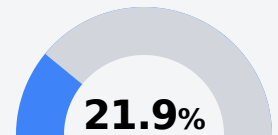

Provisional Teachers