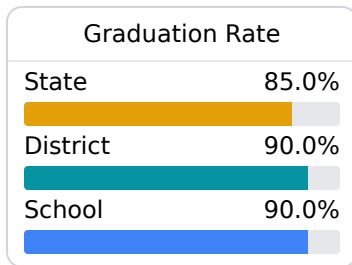

D Holly Springs High School Holly Springs School District

 165 NORTH WALTHALL STREET
Holly Springs, MS 38635

 CRAVIN TURNAGE
cturnage@hssdk12.org

Due to the impact of COVID-19 on school closures in the 2019-20 school year and a waiver from the U.S. Department of Education, the Mississippi Department of Education (MDE) has no assessment and accountability data to report for the 2019-20 school year.