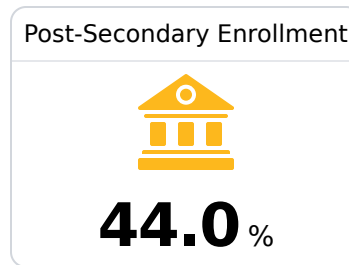

H. W. Byers High School

Marshall County School District

4178 HWY 72 EAST
Holly Springs, MS 38635

Felicia Sharp
fsharp@mcschools.us

Due to the impact of COVID-19 on school closures in the 2019-20 school year and a waiver from the U.S. Department of Education, the Mississippi Department of Education (MDE) has no assessment and accountability data to report for the 2019-20 school year.