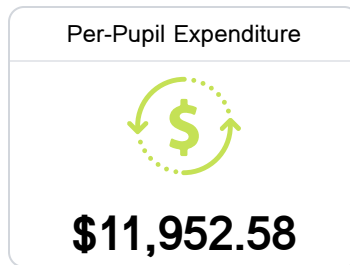

H. W. Byers High School

Marshall County School District

4178 HWY 72 EAST
Holly Springs, MS 38635

FELICIA SHARP

Due to the impact of COVID-19 on school closures in the 2019-20 school year and a waiver from the U.S. Department of Education, the Mississippi Department of Education (MDE) has no assessment and accountability data to report for the 2019-20 school year.