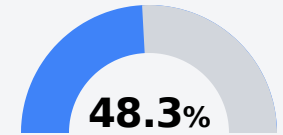

Teacher Data

23.3

Teachers

Experienced Teachers