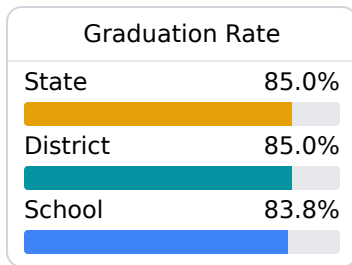

H. W. Byers High School

Marshall County School District

4178 HWY 72 EAST
Holly Springs, MS 38635

Felicia Sharp
fsharp@mcschools.us

Due to the impact of COVID-19 on school closures in the 2019-20 school year and a waiver from the U.S. Department of Education, the Mississippi Department of Education (MDE) has no assessment and accountability data to report for the 2019-20 school year.