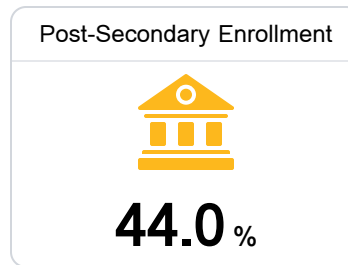

H. W. Byers High School

Marshall County School District

4178 HWY 72 EAST
Holly Springs, MS 38635

Felicia Sharp
fsharp@mcschools.us

Due to the impact of COVID-19 on school closures in the 2019-20 school year and a waiver from the U.S. Department of Education, the Mississippi Department of Education (MDE) has no assessment and accountability data to report for the 2019-20 school year.