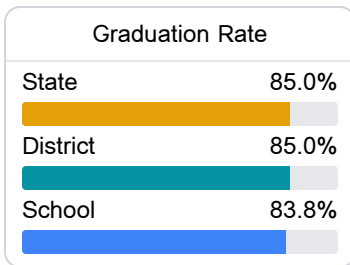

H. W. Byers High School

Marshall County School District

4178 HWY 72 EAST
Holly Springs, MS 38635

FELICIA SHARP

Due to the impact of COVID-19 on school closures in the 2019-20 school year and a waiver from the U.S. Department of Education, the Mississippi Department of Education (MDE) has no assessment and accountability data to report for the 2019-20 school year.