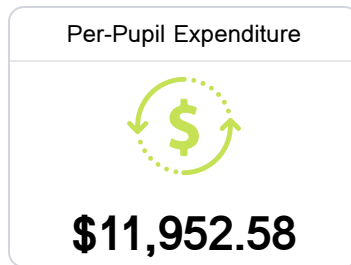

H. W. Byers High School

Marshall County School District

4178 HWY 72 EAST
Holly Springs, MS 38635

Felicia Sharp
fsharp@mcschools.us

Due to the impact of COVID-19 on school closures in the 2019-20 school year and a waiver from the U.S. Department of Education, the Mississippi Department of Education (MDE) has no assessment and accountability data to report for the 2019-20 school year.