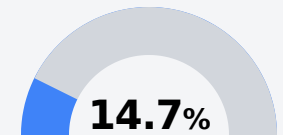

Provisional Teachers