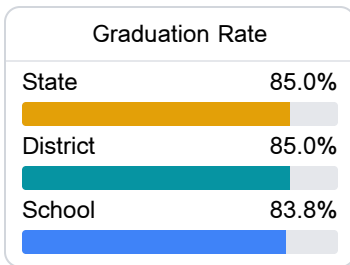

H. W. Byers High School

Marshall County School District

4178 HWY 72 EAST
Holly Springs, MS 38635

Felicia Sharp
fsharp@mcschools.us

Due to the impact of COVID-19 on school closures in the 2019-20 school year and a waiver from the U.S. Department of Education, the Mississippi Department of Education (MDE) has no assessment and accountability data to report for the 2019-20 school year.