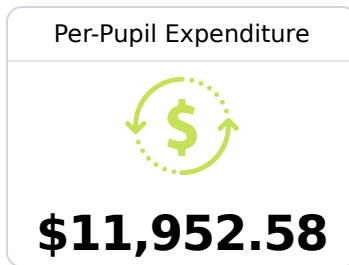

H. W. Byers High School

Marshall County School District

4178 HWY 72 EAST
Holly Springs, MS 38635

Felicia Sharp
fsharp@mcschools.us

Due to the impact of COVID-19 on school closures in the 2019-20 school year and a waiver from the U.S. Department of Education, the Mississippi Department of Education (MDE) has no assessment and accountability data to report for the 2019-20 school year.