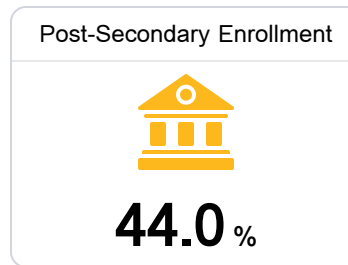

H. W. Byers High School

Marshall County School District

4178 HWY 72 EAST
Holly Springs, MS 38635

FELICIA SHARP

Due to the impact of COVID-19 on school closures in the 2019-20 school year and a waiver from the U.S. Department of Education, the Mississippi Department of Education (MDE) has no assessment and accountability data to report for the 2019-20 school year.