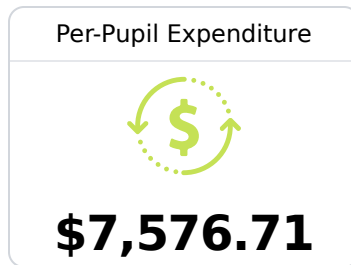

H. W. Byers Elementary

Marshall County School District

4178 HIGHWAY 72 EAST
Holly Springs, MS 38635

Bobby Sims
bsims@mcschools.us

Due to the impact of COVID-19 on school closures in the 2019-20 school year and a waiver from the U.S. Department of Education, the Mississippi Department of Education (MDE) has no assessment and accountability data to report for the 2019-20 school year.

Graduation Rate	
State	85.0%
District	85.0%
School	N/A

Teacher Data

24.2

Teachers

75.7%

Experienced Teachers

13.6%

Provisional Teachers

94.2%

In-Field Teachers