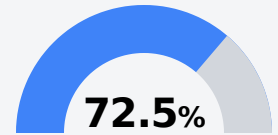

Teacher Data

24.3

Teachers

Experienced Teachers