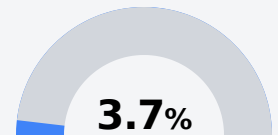

Provisional Teachers