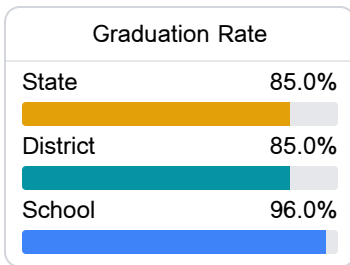

Potts Camp High School

Marshall County School District

7050 Church Avenue
Potts Camp, MS 38659

Ayesha Brooks
ayeshabrooks@mcschools.us

Due to the impact of COVID-19 on school closures in the 2019-20 school year and a waiver from the U.S. Department of Education, the Mississippi Department of Education (MDE) has no assessment and accountability data to report for the 2019-20 school year.