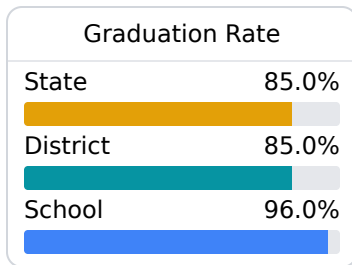

Potts Camp High School

Marshall County School District

7050 Church Avenue
Potts Camp, MS 38659

Ayesha Brooks
ayeshabrooks@mcschools.us

Due to the impact of COVID-19 on school closures in the 2019-20 school year and a waiver from the U.S. Department of Education, the Mississippi Department of Education (MDE) has no assessment and accountability data to report for the 2019-20 school year.