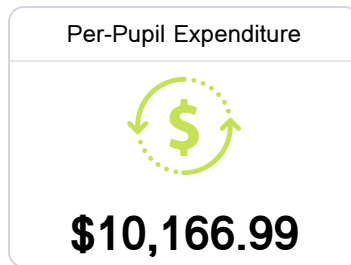

Potts Camp High School

Marshall County School District

7050 Church Avenue
Potts Camp, MS 38659

Ayesha Brooks
ayeshabrooks@mcschools.us

Due to the impact of COVID-19 on school closures in the 2019-20 school year and a waiver from the U.S. Department of Education, the Mississippi Department of Education (MDE) has no assessment and accountability data to report for the 2019-20 school year.