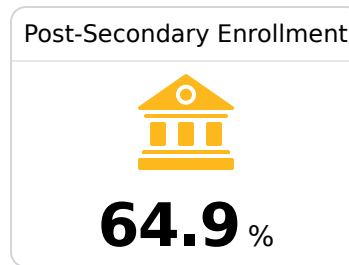

Potts Camp High School

Marshall County School District

7050 Church Avenue
Potts Camp, MS 38659

Ayesha Brooks
ayeshabrooks@mcschools.us

Due to the impact of COVID-19 on school closures in the 2019-20 school year and a waiver from the U.S. Department of Education, the Mississippi Department of Education (MDE) has no assessment and accountability data to report for the 2019-20 school year.