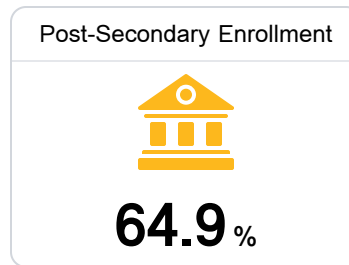

Potts Camp High School

Marshall County School District

7050 Church Avenue
Potts Camp, MS 38659

Ayesha Brooks
ayeshabrooks@mcschools.us

Due to the impact of COVID-19 on school closures in the 2019-20 school year and a waiver from the U.S. Department of Education, the Mississippi Department of Education (MDE) has no assessment and accountability data to report for the 2019-20 school year.