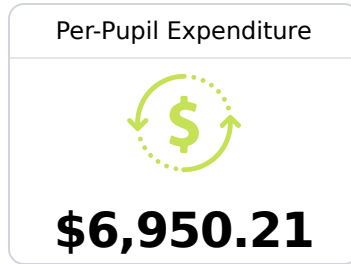

Byhalia Middle School

Marshall County School District

172 Highway 309 North
Byhalia, MS 38611

Elizabeth Towle
etowle@mcschools.us

Identified for **Targeted Support and Improvement**

Due to the impact of COVID-19 on school closures in the 2019-20 school year and a waiver from the U.S. Department of Education, the Mississippi Department of Education (MDE) has no assessment and accountability data to report for the 2019-20 school year.