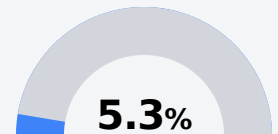

Provisional Teachers