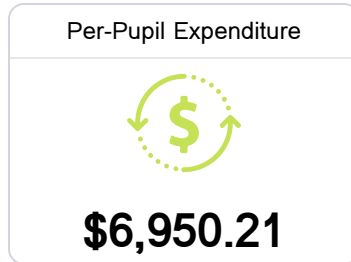

School Report Card 2019 - 2020

For more detailed information, please visit <https://msrc.mdek12.org>.

Byhalia Middle School

Marshall County School District

172 Highway 309 North
Byhalia, MS 38611

Elizabeth Towle
etowle@mcschools.us

Identified for **Targeted Support and Improvement**

Due to the impact of COVID-19 on school closures in the 2019-20 school year and a waiver from the U.S. Department of Education, the Mississippi Department of Education (MDE) has no assessment and accountability data to report for the 2019-20 school year.

Teacher Data

20.7

Teachers

60.2%

Experienced Teachers

5.3%

Provisional Teachers

94.4%

In-Field Teachers