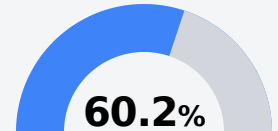

Teacher Data

20.7

Teachers

Experienced Teachers