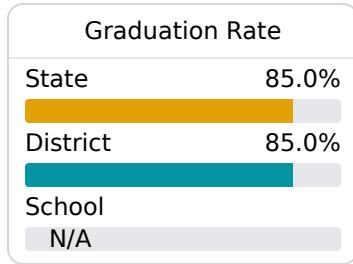

Byhalia Middle School

Marshall County School District

172 Highway 309 North
Byhalia, MS 38611

Elizabeth Towle
etowle@mcschools.us

Identified for **Targeted Support and Improvement**

Due to the impact of COVID-19 on school closures in the 2019-20 school year and a waiver from the U.S. Department of Education, the Mississippi Department of Education (MDE) has no assessment and accountability data to report for the 2019-20 school year.