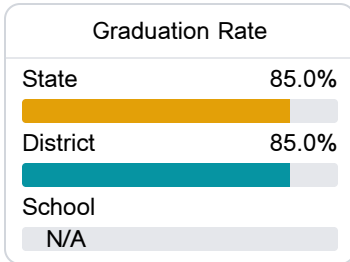

School Report Card 2019 - 2020

For more detailed information, please visit <https://msrc.mdek12.org>.

Byhalia Middle School

Marshall County School District

172 Highway 309 North
Byhalia, MS 38611

Elizabeth Towle
etowle@mcschools.us

Identified for **Targeted Support and Improvement**

Due to the impact of COVID-19 on school closures in the 2019-20 school year and a waiver from the U.S. Department of Education, the Mississippi Department of Education (MDE) has no assessment and accountability data to report for the 2019-20 school year.

Teacher Data

20.7

Teachers

60.2%

Experienced Teachers

5.3%

Provisional Teachers

94.4%

In-Field Teachers