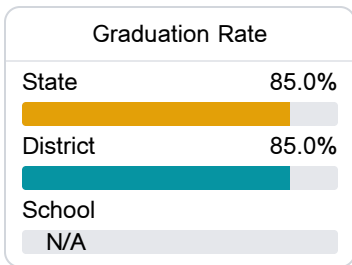

School Report Card 2019 - 2020

For more detailed information, please visit <https://msrc.mdek12.org>.

Byhalia Elementary School

Marshall County School District

172 Highway 309 North
Byhalia, MS 38611

Julia Jackson
jjackson@mcschools.us

Due to the impact of COVID-19 on school closures in the 2019-20 school year and a waiver from the U.S. Department of Education, the Mississippi Department of Education (MDE) has no assessment and accountability data to report for the 2019-20 school year.

Teacher Data

38.2

Teachers

56.2%

Experienced Teachers

2.6%

Provisional Teachers

96.4%

In-Field Teachers