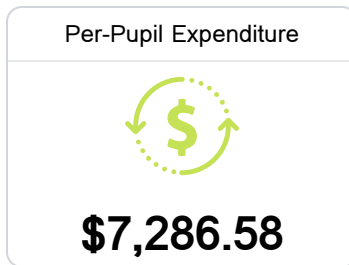

School Report Card 2019 - 2020

For more detailed information, please visit <https://msrc.mdek12.org>.

Byhalia Elementary School

Marshall County School District

172 Highway 309 North
Byhalia, MS 38611

Julia Jackson
jjackson@mcschools.us

Due to the impact of COVID-19 on school closures in the 2019-20 school year and a waiver from the U.S. Department of Education, the Mississippi Department of Education (MDE) has no assessment and accountability data to report for the 2019-20 school year.

Teacher Data

38.2

Teachers

56.2%

Experienced Teachers

2.6%

Provisional Teachers

96.4%

In-Field Teachers