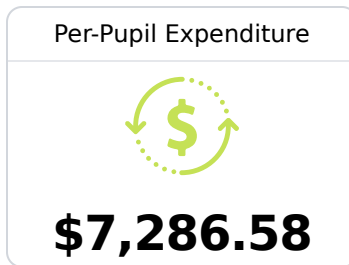

Byhalia Elementary School

Marshall County School District

172 Highway 309 North
Byhalia, MS 38611

Julia Jackson
jjackson@mcschools.us

Due to the impact of COVID-19 on school closures in the 2019-20 school year and a waiver from the U.S. Department of Education, the Mississippi Department of Education (MDE) has no assessment and accountability data to report for the 2019-20 school year.

Graduation Rate	
State	85.0%
District	85.0%
School	N/A