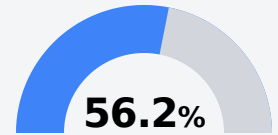

Teacher Data

38.2

Teachers

Experienced Teachers