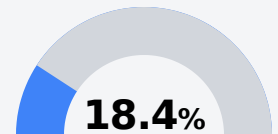

Provisional Teachers