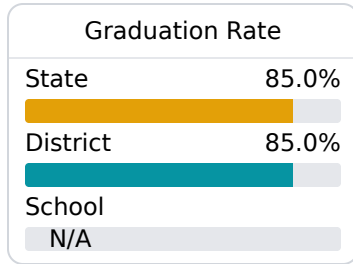

## Galena Elementary School

Marshall County School District

4202 HWY 4 WEST  
Holly Springs, MS 38635

Adriana Patton  
adrianapatton@mcschools.us

Identified for **Comprehensive Support and Improvement**

Due to the impact of COVID-19 on school closures in the 2019-20 school year and a waiver from the U.S. Department of Education, the Mississippi Department of Education (MDE) has no assessment and accountability data to report for the 2019-20 school year.