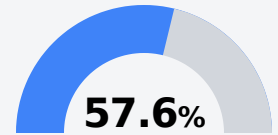

Teacher Data

30.8

Teachers

Experienced Teachers