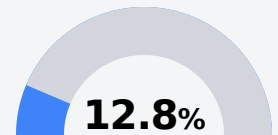

Provisional Teachers