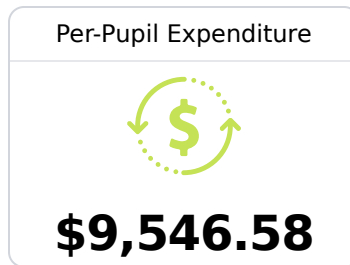

Byhalia High School

Marshall County School District

 278 Highway 309 North
Byhalia, MS 38611

 Wyhem Patterson
wyhempatterson@mcschools.us

Due to the impact of COVID-19 on school closures in the 2019-20 school year and a waiver from the U.S. Department of Education, the Mississippi Department of Education (MDE) has no assessment and accountability data to report for the 2019-20 school year.