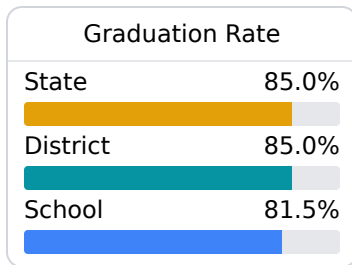

Byhalia High School

Marshall County School District

 278 Highway 309 North
Byhalia, MS 38611

 Wyhem Patterson
wyhempatterson@mcschools.us

Due to the impact of COVID-19 on school closures in the 2019-20 school year and a waiver from the U.S. Department of Education, the Mississippi Department of Education (MDE) has no assessment and accountability data to report for the 2019-20 school year.