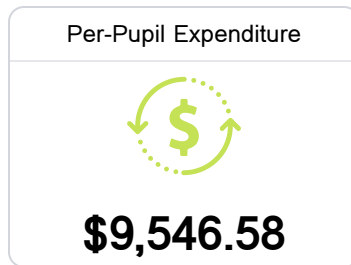

Byhalia High School

Marshall County School District

278 Highway 309 North
Byhalia, MS 38611

Wyhem Patterson
wyhempatterson@mcschools.us

Due to the impact of COVID-19 on school closures in the 2019-20 school year and a waiver from the U.S. Department of Education, the Mississippi Department of Education (MDE) has no assessment and accountability data to report for the 2019-20 school year.