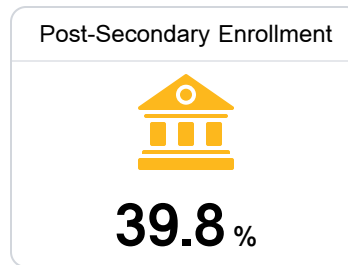

Byhalia High School

Marshall County School District

278 Highway 309 North
Byhalia, MS 38611

Wyhem Patterson
wyhempatterson@mcschools.us

Due to the impact of COVID-19 on school closures in the 2019-20 school year and a waiver from the U.S. Department of Education, the Mississippi Department of Education (MDE) has no assessment and accountability data to report for the 2019-20 school year.