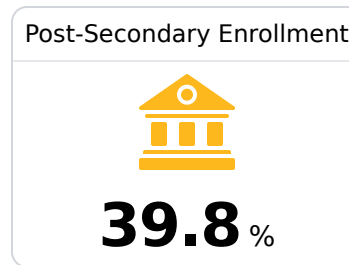

Byhalia High School

Marshall County School District

 278 Highway 309 North
Byhalia, MS 38611

 Wyhem Patterson
wyhempatterson@mcschools.us

Due to the impact of COVID-19 on school closures in the 2019-20 school year and a waiver from the U.S. Department of Education, the Mississippi Department of Education (MDE) has no assessment and accountability data to report for the 2019-20 school year.