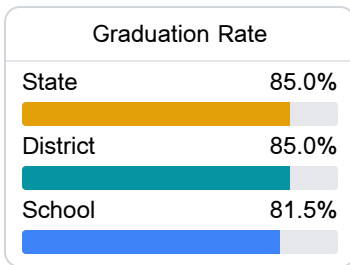

Byhalia High School

Marshall County School District

278 Highway 309 North
Byhalia, MS 38611

Wyhem Patterson
wyhempatterson@mcschools.us

Due to the impact of COVID-19 on school closures in the 2019-20 school year and a waiver from the U.S. Department of Education, the Mississippi Department of Education (MDE) has no assessment and accountability data to report for the 2019-20 school year.