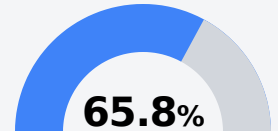

Teacher Data

24.2

Teachers

Experienced Teachers