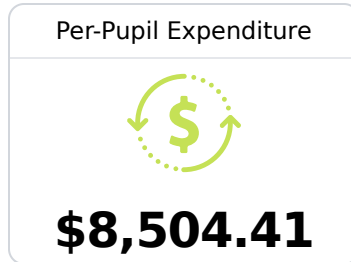

Jefferson Middle School

Columbia School District

611 Owens Street
Columbia, MS 39429

Dr. Sara Bardwell
sbardwell@columbiaschools.org

Identified for **Targeted Support and Improvement**

Due to the impact of COVID-19 on school closures in the 2019-20 school year and a waiver from the U.S. Department of Education, the Mississippi Department of Education (MDE) has no assessment and accountability data to report for the 2019-20 school year.