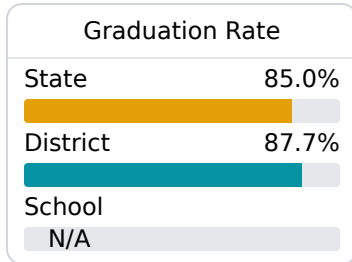

Jefferson Middle School

Columbia School District

611 Owens Street
Columbia, MS 39429

Dr. Sara Bardwell
sbardwell@columbiaschools.org

Identified for **Targeted Support and Improvement**

Due to the impact of COVID-19 on school closures in the 2019-20 school year and a waiver from the U.S. Department of Education, the Mississippi Department of Education (MDE) has no assessment and accountability data to report for the 2019-20 school year.