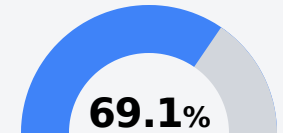

Teacher Data

35.9

Teachers

Experienced Teachers