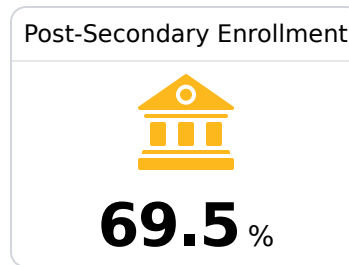

B Columbia High School Columbia School District

 1009 Broad Street
Columbia, MS 39429

 L. V. McNeal
lvmcneal@columbiaschools.org

Due to the impact of COVID-19 on school closures in the 2019-20 school year and a waiver from the U.S. Department of Education, the Mississippi Department of Education (MDE) has no assessment and accountability data to report for the 2019-20 school year.