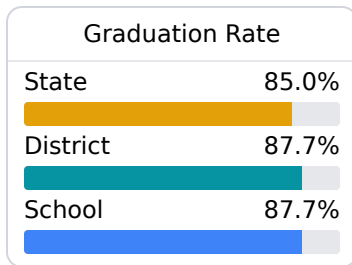

B Columbia High School Columbia School District

 1009 Broad Street
Columbia, MS 39429

 L. V. McNeal
lvmcneal@columbiaschools.org

Due to the impact of COVID-19 on school closures in the 2019-20 school year and a waiver from the U.S. Department of Education, the Mississippi Department of Education (MDE) has no assessment and accountability data to report for the 2019-20 school year.