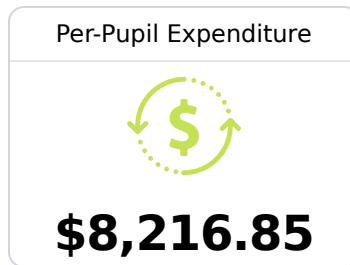

West Marion Primary School

Marion County School District

20 Cedar Street
Foxworth, MS 39483

Mrs. Vicki Boone
VBOONE@MARIONK12.ORG

Due to the impact of COVID-19 on school closures in the 2019-20 school year and a waiver from the U.S. Department of Education, the Mississippi Department of Education (MDE) has no assessment and accountability data to report for the 2019-20 school year.

Graduation Rate	
State	85.0%
District	84.9%
School	N/A

Teacher Data

26.6

Teachers

73.4%

Experienced Teachers

3.8%

Provisional Teachers

100.0%

In-Field Teachers