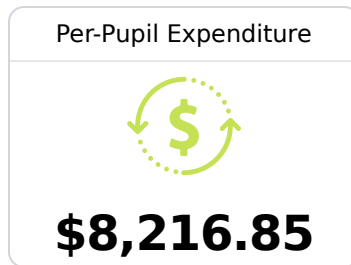

A West Marion Primary School

Marion County School District

20 Cedar Street
Foxworth, MS 39483

Mrs. Vicki Boone
VBOONE@MARIONK12.ORG

Due to the impact of COVID-19 on school closures in the 2019-20 school year and a waiver from the U.S. Department of Education, the Mississippi Department of Education (MDE) has no assessment and accountability data to report for the 2019-20 school year.

Graduation Rate	
State	85.0%
District	84.9%
School	N/A

Teacher Data

26.6

Teachers

73.4%

Experienced Teachers

3.8%

Provisional Teachers

100.0%

In-Field Teachers