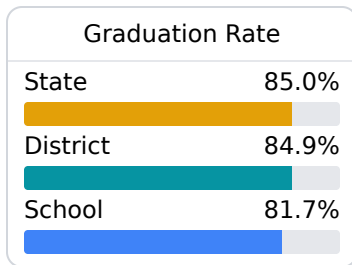

## **B** West Marion High School Marion County School District

 2 West Marion Street  
Foxworth, MS 39483

 Dr. Elesha Buckley, PhD  
ebuckley@marionk12.org

Due to the impact of COVID-19 on school closures in the 2019-20 school year and a waiver from the U.S. Department of Education, the Mississippi Department of Education (MDE) has no assessment and accountability data to report for the 2019-20 school year.