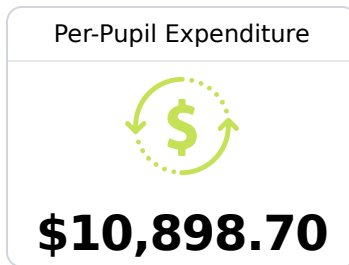

## **B** West Marion High School Marion County School District

 2 West Marion Street  
Foxworth, MS 39483

 Dr. Elesha Buckley, PhD  
ebuckley@marionk12.org

Due to the impact of COVID-19 on school closures in the 2019-20 school year and a waiver from the U.S. Department of Education, the Mississippi Department of Education (MDE) has no assessment and accountability data to report for the 2019-20 school year.