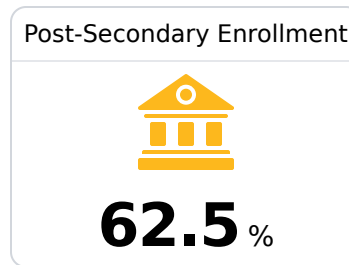

## **B** West Marion High School Marion County School District

 2 West Marion Street  
Foxworth, MS 39483

 Dr. Elesha Buckley, PhD  
ebuckley@marionk12.org

Due to the impact of COVID-19 on school closures in the 2019-20 school year and a waiver from the U.S. Department of Education, the Mississippi Department of Education (MDE) has no assessment and accountability data to report for the 2019-20 school year.