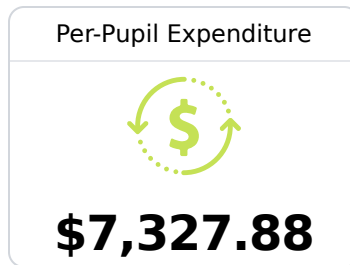

West Marion Elementary

Marion County School District

2 West Marion Street
Foxworth, MS 39483

Ms. Elizabeth Boutwell
eboutwell@marionk12.org

Due to the impact of COVID-19 on school closures in the 2019-20 school year and a waiver from the U.S. Department of Education, the Mississippi Department of Education (MDE) has no assessment and accountability data to report for the 2019-20 school year.

Graduation Rate	
State	85.0%
District	84.9%
School	N/A

Teacher Data

18.8

Teachers

100.0%

Experienced Teachers

0.0%

Provisional Teachers

100.0%

In-Field Teachers