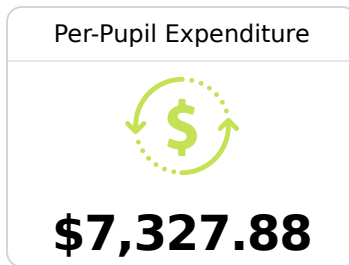

West Marion Elementary

Marion County School District

2 West Marion Street
Foxworth, MS 39483

Ms. Elizabeth Boutwell
eboutwell@marionk12.org

Due to the impact of COVID-19 on school closures in the 2019-20 school year and a waiver from the U.S. Department of Education, the Mississippi Department of Education (MDE) has no assessment and accountability data to report for the 2019-20 school year.

Graduation Rate	
State	85.0%
District	84.9%
School	N/A

Teacher Data

18.8

Teachers

100.0%

Experienced Teachers

0.0%

Provisional Teachers

100.0%

In-Field Teachers