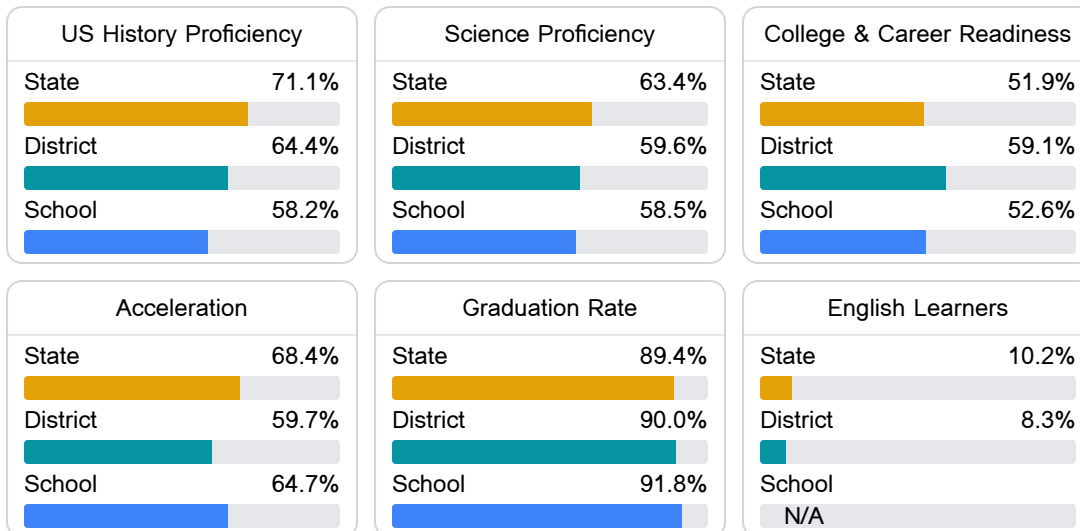

### School Accountability Grade Components

Mississippi's accountability system assigns "A" through "F" letter grades for schools and districts. Grades are based on student achievement, student growth, student participation in testing, and other academic measures.

#### Math

Measurements of student performance on the statewide math assessment.

#### English

Measurements of student performance on the statewide English language arts (ELA) assessment.

#### Other Measures

Other measurements of student performance that factor into the accountability grade.