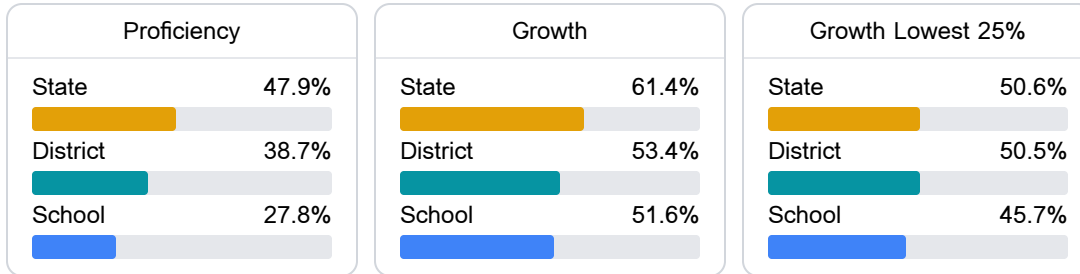

English

Measurements of student performance on the statewide English language arts (ELA) assessment.