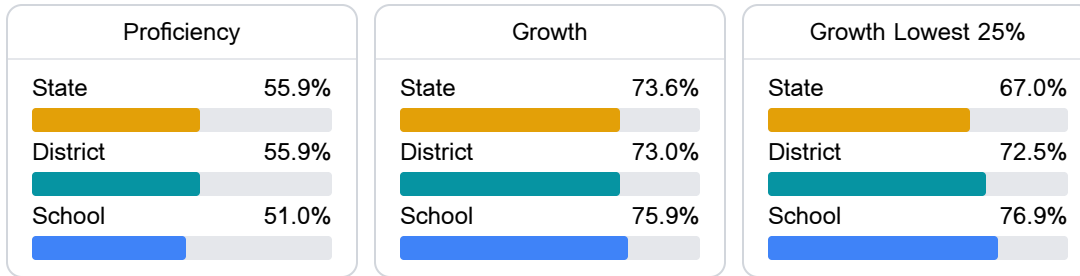

B East Marion High School Marion County School District

527 East Marion School Road
Columbia, MS 39429

SARAH GATEWOOD

School Accountability Grade Components

Mississippi's accountability system assigns "A" through "F" letter grades for schools and districts. Grades are based on student achievement, student growth, student participation in testing, and other academic measures.

Math

Measurements of student performance on the statewide math assessment.