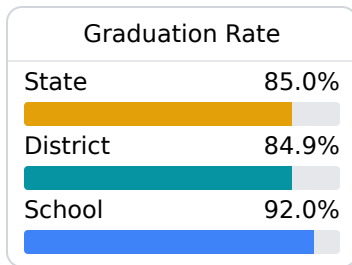

East Marion High School

Marion County School District

 527 East Marion School Road
Columbia, MS 39429

 Dr. Percynthia Newsome, PhD
cnewsome@marionk12.org

Due to the impact of COVID-19 on school closures in the 2019-20 school year and a waiver from the U.S. Department of Education, the Mississippi Department of Education (MDE) has no assessment and accountability data to report for the 2019-20 school year.