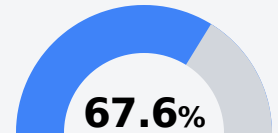

Teacher Data

25.3

Teachers

Experienced Teachers