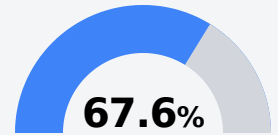

Teacher Data

25.3

Teachers

Experienced Teachers