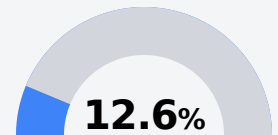

Provisional Teachers