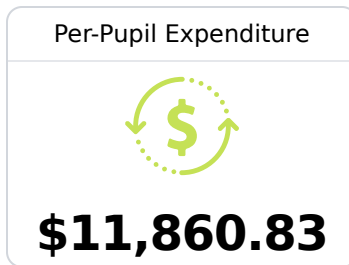

East Marion High School

Marion County School District

 527 East Marion School Road
Columbia, MS 39429

 Dr. Percynthia Newsome, PhD
cnewsome@marionk12.org

Due to the impact of COVID-19 on school closures in the 2019-20 school year and a waiver from the U.S. Department of Education, the Mississippi Department of Education (MDE) has no assessment and accountability data to report for the 2019-20 school year.