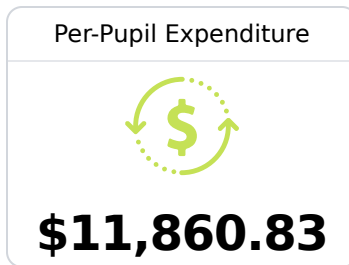

East Marion High School

Marion County School District

527 East Marion School Road
Columbia, MS 39429

Dr. Percynthia Newsome, PhD
cnewsome@marionk12.org

Due to the impact of COVID-19 on school closures in the 2019-20 school year and a waiver from the U.S. Department of Education, the Mississippi Department of Education (MDE) has no assessment and accountability data to report for the 2019-20 school year.