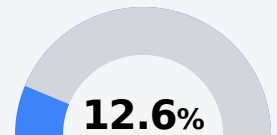

Provisional Teachers