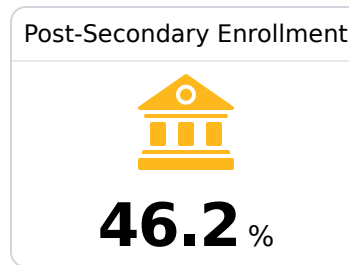

East Marion High School

Marion County School District

527 East Marion School Road
Columbia, MS 39429

Dr. Percynthia Newsome, PhD
cnewsome@marionk12.org

Due to the impact of COVID-19 on school closures in the 2019-20 school year and a waiver from the U.S. Department of Education, the Mississippi Department of Education (MDE) has no assessment and accountability data to report for the 2019-20 school year.