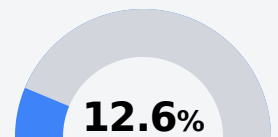

Provisional Teachers