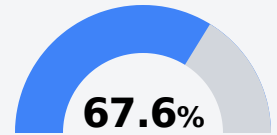

Teacher Data

25.3

Teachers

Experienced Teachers