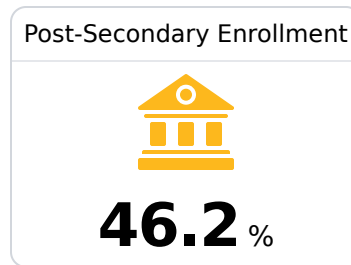

East Marion High School

Marion County School District

527 East Marion School Road
Columbia, MS 39429

Dr. Percynthia Newsome, PhD
cnewsome@marionk12.org

Due to the impact of COVID-19 on school closures in the 2019-20 school year and a waiver from the U.S. Department of Education, the Mississippi Department of Education (MDE) has no assessment and accountability data to report for the 2019-20 school year.