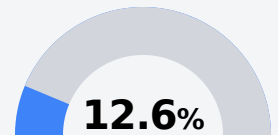

Provisional Teachers