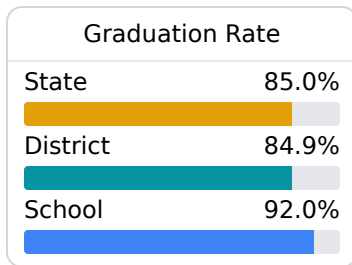

East Marion High School

Marion County School District

527 East Marion School Road
Columbia, MS 39429

Dr. Percynthia Newsome, PhD
cnewsome@marionk12.org

Due to the impact of COVID-19 on school closures in the 2019-20 school year and a waiver from the U.S. Department of Education, the Mississippi Department of Education (MDE) has no assessment and accountability data to report for the 2019-20 school year.