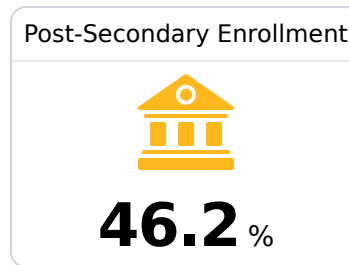

East Marion High School

Marion County School District

 527 East Marion School Road
Columbia, MS 39429

 Dr. Percynthia Newsome, PhD
cnewsome@marionk12.org

Due to the impact of COVID-19 on school closures in the 2019-20 school year and a waiver from the U.S. Department of Education, the Mississippi Department of Education (MDE) has no assessment and accountability data to report for the 2019-20 school year.