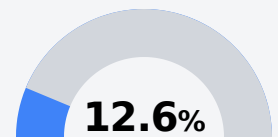

Provisional Teachers