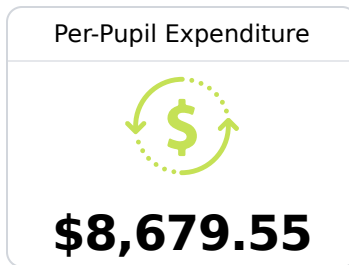

East Marion Elementary School

Marion County School District

527 East Marion School Road
Columbia, MS 39429

Chase Robbins
crobbins@marionk12.org

Due to the impact of COVID-19 on school closures in the 2019-20 school year and a waiver from the U.S. Department of Education, the Mississippi Department of Education (MDE) has no assessment and accountability data to report for the 2019-20 school year.

Graduation Rate	
State	85.0%
District	84.9%
School	N/A

Teacher Data

29.2

Teachers

72.9%

Experienced Teachers

3.4%

Provisional Teachers

96.6%

In-Field Teachers