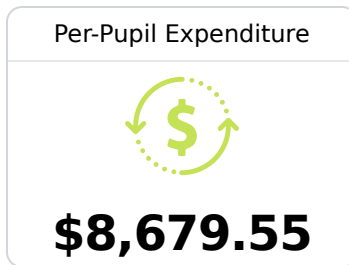

East Marion Elementary School

Marion County School District

527 East Marion School Road
Columbia, MS 39429

Angela Johnson
awjohnson@marionk12.org

Due to the impact of COVID-19 on school closures in the 2019-20 school year and a waiver from the U.S. Department of Education, the Mississippi Department of Education (MDE) has no assessment and accountability data to report for the 2019-20 school year.

Graduation Rate	
State	85.0%
District	84.9%
School	N/A

Teacher Data

29.2

Teachers

72.9%

Experienced Teachers

3.4%

Provisional Teachers

96.6%

In-Field Teachers