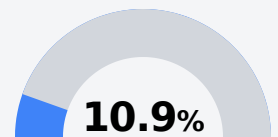

Graduation Rate	
State	85.0%
District	69.6%
School	N/A

Teacher Data

25.8

Teachers

Experienced Teachers

Provisional Teachers

In-Field Teachers