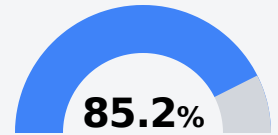

Teacher Data

25.8

Teachers

Experienced Teachers