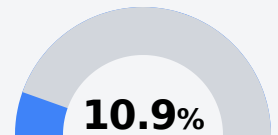

Graduation Rate	
State	85.0%
District	69.6%
School	N/A

Teacher Data

25.8

Teachers

Experienced Teachers

Provisional Teachers

In-Field Teachers