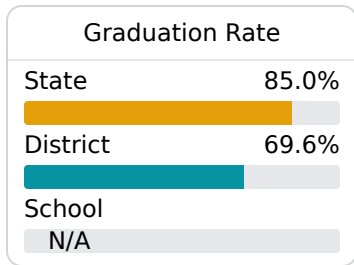

## Reuben B. Myers Canton School of Arts & Science

Canton Public School District

357 Old Yazoo Road  
Canton, MS 39046

Alpha Myers  
[alphiamyers@cantonschools.net](mailto:alphiamyers@cantonschools.net)

Due to the impact of COVID-19 on school closures in the 2019-20 school year and a waiver from the U.S. Department of Education, the Mississippi Department of Education (MDE) has no assessment and accountability data to report for the 2019-20 school year.