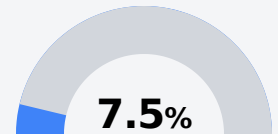

Provisional Teachers