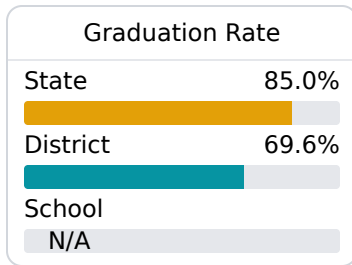

## Reuben B. Myers Canton School of Arts & Science

Canton Public School District

357 Old Yazoo Road  
Canton, MS 39046

Alpha Myers  
[alphiamyers@cantonschools.net](mailto:alphiamyers@cantonschools.net)

Due to the impact of COVID-19 on school closures in the 2019-20 school year and a waiver from the U.S. Department of Education, the Mississippi Department of Education (MDE) has no assessment and accountability data to report for the 2019-20 school year.