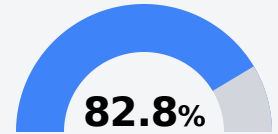

Teacher Data

26.2

Teachers

Experienced Teachers