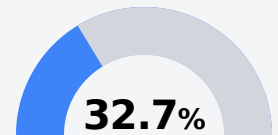

Graduation Rate	
State	85.0%
District	69.6%
School	N/A

Teacher Data

25.5

Teachers

Experienced Teachers

Provisional Teachers

In-Field Teachers