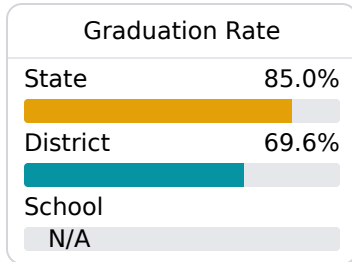

D Nichols Middle School Canton Public School District

 529 North Mace Street
Canton, MS 39046

 Russel Evans
russelevans@cantonschools.net

Identified for **Additional Targeted Support and Improvement**

Due to the impact of COVID-19 on school closures in the 2019-20 school year and a waiver from the U.S. Department of Education, the Mississippi Department of Education (MDE) has no assessment and accountability data to report for the 2019-20 school year.