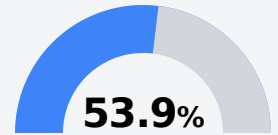

Teacher Data

17.3

Teachers

Experienced Teachers