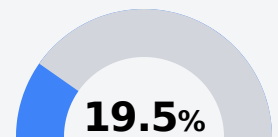

Provisional Teachers