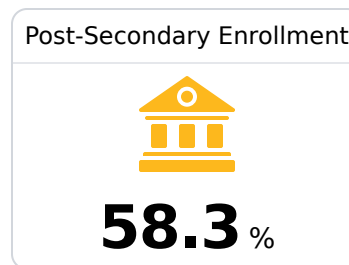

Canton Public High School

Canton Public School District

634 Finney Road
Canton, MS 39046

Dr. Pamela Self
pamelaself@cantonschools.net

Due to the impact of COVID-19 on school closures in the 2019-20 school year and a waiver from the U.S. Department of Education, the Mississippi Department of Education (MDE) has no assessment and accountability data to report for the 2019-20 school year.