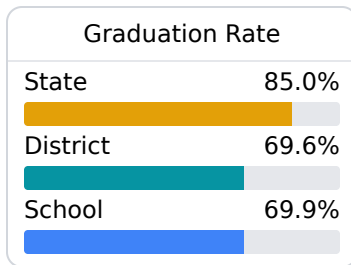

## Canton Public High School

Canton Public School District

634 Finney Road  
Canton, MS 39046

Dr. Pamela Self  
[pamelaself@cantonschools.net](mailto:pamelaself@cantonschools.net)

Due to the impact of COVID-19 on school closures in the 2019-20 school year and a waiver from the U.S. Department of Education, the Mississippi Department of Education (MDE) has no assessment and accountability data to report for the 2019-20 school year.