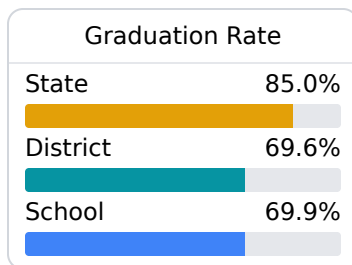

Canton Public High School

Canton Public School District

634 Finney Road
Canton, MS 39046

Dr. Pamela Self
pamelaself@cantonschools.net

Due to the impact of COVID-19 on school closures in the 2019-20 school year and a waiver from the U.S. Department of Education, the Mississippi Department of Education (MDE) has no assessment and accountability data to report for the 2019-20 school year.