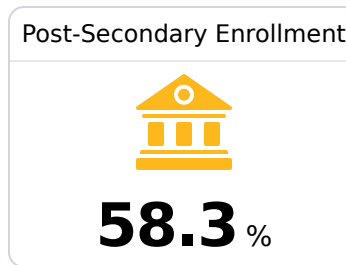

## Canton Public High School

Canton Public School District

634 Finney Road  
Canton, MS 39046

Dr. Pamela Self  
[pamelaself@cantonschools.net](mailto:pamelaself@cantonschools.net)

Due to the impact of COVID-19 on school closures in the 2019-20 school year and a waiver from the U.S. Department of Education, the Mississippi Department of Education (MDE) has no assessment and accountability data to report for the 2019-20 school year.