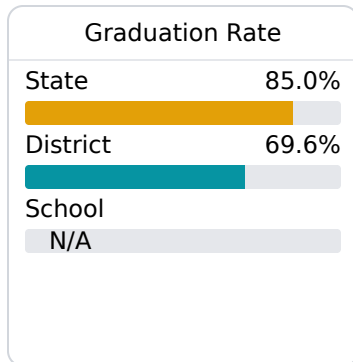

Canton Elementary School

Canton Public School District

740 East Academy Street
Canton, MS 39046

Shalondia Washington
shalondiawashington@cantonschools.net

Identified for **Targeted Support and Improvement**

Due to the impact of COVID-19 on school closures in the 2019-20 school year and a waiver from the U.S. Department of Education, the Mississippi Department of Education (MDE) has no assessment and accountability data to report for the 2019-20 school year.

Teacher Data

24.2

Teachers

Experienced Teachers

Provisional Teachers

In-Field Teachers