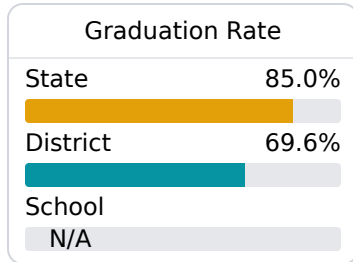

Canton Elementary School

Canton Public School District

740 East Academy Street
Canton, MS 39046

Shalondia Washington
shalondiawashington@cantonschools.net

Identified for **Targeted Support and Improvement**

Due to the impact of COVID-19 on school closures in the 2019-20 school year and a waiver from the U.S. Department of Education, the Mississippi Department of Education (MDE) has no assessment and accountability data to report for the 2019-20 school year.

Teacher Data

24.2

Teachers

Experienced Teachers

Provisional Teachers

In-Field Teachers