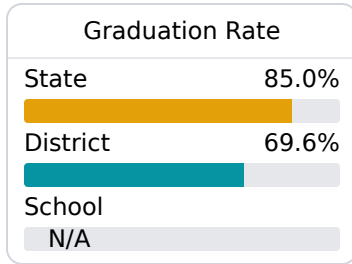

Canton Elementary School

Canton Public School District

740 East Academy Street
Canton, MS 39046

Shalondia Washington
shalondiawashington@cantonschools.net

Identified for **Targeted Support and Improvement**

Due to the impact of COVID-19 on school closures in the 2019-20 school year and a waiver from the U.S. Department of Education, the Mississippi Department of Education (MDE) has no assessment and accountability data to report for the 2019-20 school year.

Teacher Data

24.2

Teachers

69.3%

Experienced Teachers

12.1%

Provisional Teachers

92.7%

In-Field Teachers