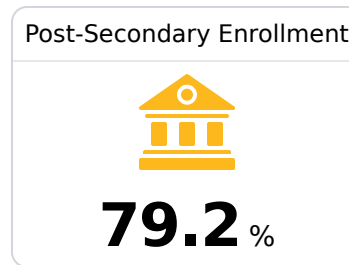

B Germantown High School

Madison County School District

 409 Calhoun Station Parkway
Madison, MS 39110

 Cody Zumbro
czumbro@madison-schools.com

Due to the impact of COVID-19 on school closures in the 2019-20 school year and a waiver from the U.S. Department of Education, the Mississippi Department of Education (MDE) has no assessment and accountability data to report for the 2019-20 school year.