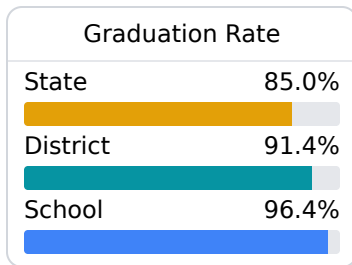

B Germantown High School

Madison County School District

 409 Calhoun Station Parkway
Madison, MS 39110

 Cody Zumbro
czumbro@madison-schools.com

Due to the impact of COVID-19 on school closures in the 2019-20 school year and a waiver from the U.S. Department of Education, the Mississippi Department of Education (MDE) has no assessment and accountability data to report for the 2019-20 school year.