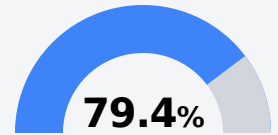

Teacher Data

74.1

Teachers

Experienced Teachers