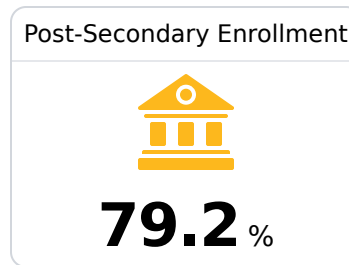

B Germantown High School Madison County School District

 409 Calhoun Station Parkway
Madison, MS 39110

 Cody Zumbro
czumbro@madison-schools.com

Due to the impact of COVID-19 on school closures in the 2019-20 school year and a waiver from the U.S. Department of Education, the Mississippi Department of Education (MDE) has no assessment and accountability data to report for the 2019-20 school year.