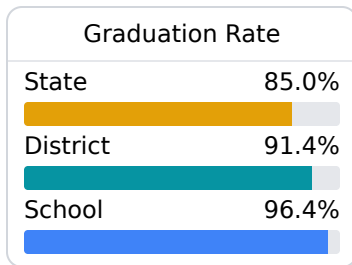

B Germantown High School Madison County School District

 409 Calhoun Station Parkway
Madison, MS 39110

 Cody Zumbro
czumbro@madison-schools.com

Due to the impact of COVID-19 on school closures in the 2019-20 school year and a waiver from the U.S. Department of Education, the Mississippi Department of Education (MDE) has no assessment and accountability data to report for the 2019-20 school year.