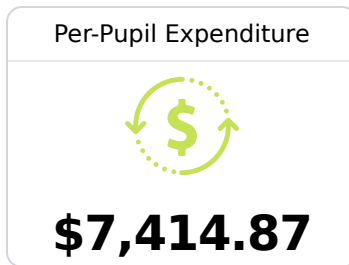

Mannsdale Upper Elementary

Madison County School District

371 Mannsdale Road
Madison, MS 39110

Dr. Nicole Cockrell
ncockrell@madison-schools.com

Due to the impact of COVID-19 on school closures in the 2019-20 school year and a waiver from the U.S. Department of Education, the Mississippi Department of Education (MDE) has no assessment and accountability data to report for the 2019-20 school year.

Graduation Rate	
State	85.0%
District	91.4%
School	N/A

Teacher Data

37.0

Teachers

94.6%

Experienced Teachers

2.7%

Provisional Teachers

100.0%

In-Field Teachers