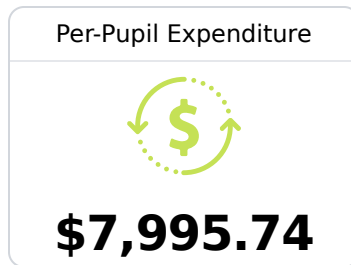

Mannsdale Elementary

Madison County School District

443 Mannsdale Road
Madison, MS 39110

Emily Mulhollen
emulhollen@madison-schools.com

Due to the impact of COVID-19 on school closures in the 2019-20 school year and a waiver from the U.S. Department of Education, the Mississippi Department of Education (MDE) has no assessment and accountability data to report for the 2019-20 school year.

Graduation Rate	
State	85.0%
District	91.4%
School	N/A