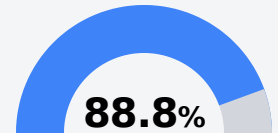

Teacher Data

35.8

Teachers

Experienced Teachers