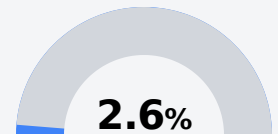

Provisional Teachers