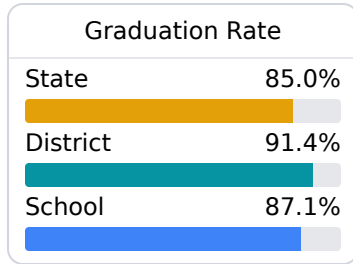

B Ridgeland High School Madison County School District

 586 Sunnybrook Road
Ridgeland, MS 39157

 Crystal Chase
cchase@madison-schools.com

Identified for **Additional Targeted Support and Improvement**

Due to the impact of COVID-19 on school closures in the 2019-20 school year and a waiver from the U.S. Department of Education, the Mississippi Department of Education (MDE) has no assessment and accountability data to report for the 2019-20 school year.