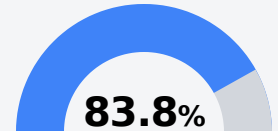

Teacher Data

66.8

Teachers

Experienced Teachers