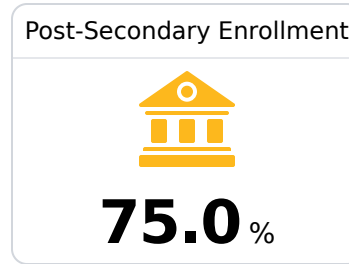

B Ridgeland High School Madison County School District

 586 Sunnybrook Road
Ridgeland, MS 39157

 Crystal Chase
cchase@madison-schools.com

Identified for **Additional Targeted Support and Improvement**

Due to the impact of COVID-19 on school closures in the 2019-20 school year and a waiver from the U.S. Department of Education, the Mississippi Department of Education (MDE) has no assessment and accountability data to report for the 2019-20 school year.