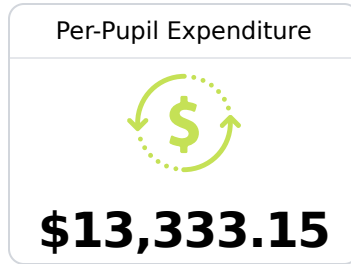

B Ridgeland High School Madison County School District

 586 Sunnybrook Road
Ridgeland, MS 39157

 Crystal Chase
cchase@madison-schools.com

Identified for **Additional Targeted Support and Improvement**

Due to the impact of COVID-19 on school closures in the 2019-20 school year and a waiver from the U.S. Department of Education, the Mississippi Department of Education (MDE) has no assessment and accountability data to report for the 2019-20 school year.