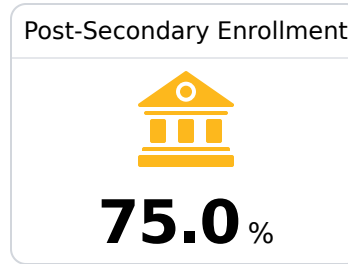

B Ridgeland High School Madison County School District

 586 Sunnybrook Road
Ridgeland, MS 39157

 Crystal Chase
cchase@madison-schools.com

Identified for **Additional Targeted Support and Improvement**

Due to the impact of COVID-19 on school closures in the 2019-20 school year and a waiver from the U.S. Department of Education, the Mississippi Department of Education (MDE) has no assessment and accountability data to report for the 2019-20 school year.