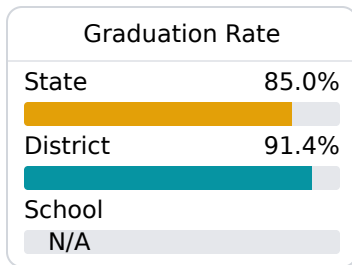

## **B** Olde Towne Middle Madison County School District

 210 Sunnybrook Road  
Ridgeland, MS 39157

 Levi Robinson  
lrobinson@madison-schools.com

Due to the impact of COVID-19 on school closures in the 2019-20 school year and a waiver from the U.S. Department of Education, the Mississippi Department of Education (MDE) has no assessment and accountability data to report for the 2019-20 school year.