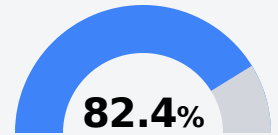

Teacher Data

53.4

Teachers

Experienced Teachers