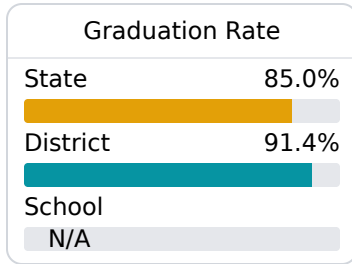

B Highland Elementary

Madison County School District

 330 Brame Road
Ridgeland, MS 39157

 Serenity Lockett
slockett@madison-schools.com

Identified for **Additional Targeted Support and Improvement**

Due to the impact of COVID-19 on school closures in the 2019-20 school year and a waiver from the U.S. Department of Education, the Mississippi Department of Education (MDE) has no assessment and accountability data to report for the 2019-20 school year.