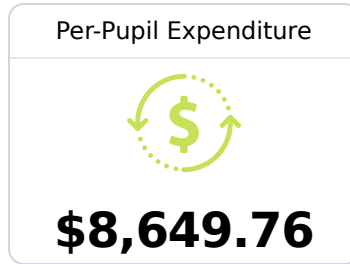

B Highland Elementary

Madison County School District

 330 Brame Road
Ridgeland, MS 39157

 Serenity Lockett
slockett@madison-schools.com

Identified for **Additional Targeted Support and Improvement**

Due to the impact of COVID-19 on school closures in the 2019-20 school year and a waiver from the U.S. Department of Education, the Mississippi Department of Education (MDE) has no assessment and accountability data to report for the 2019-20 school year.