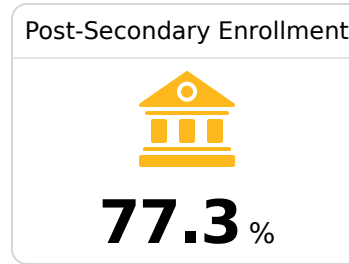

A Madison Central High School

Madison County School District

1417 Highland Colony Parkway
Madison, MS 39110

Bennett Teague Burchfield
tburchfield@madison-schools.com

Identified for **Additional Targeted Support and Improvement**

Due to the impact of COVID-19 on school closures in the 2019-20 school year and a waiver from the U.S. Department of Education, the Mississippi Department of Education (MDE) has no assessment and accountability data to report for the 2019-20 school year.

Teacher Data

89.2

Teachers

87.5%

Experienced Teachers

0.9%

Provisional Teachers

98.9%

In-Field Teachers