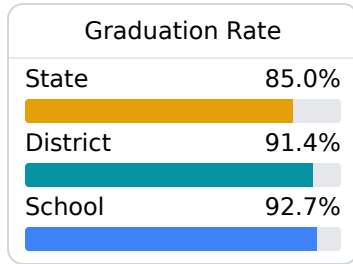

A Madison Central High School

Madison County School District

1417 Highland Colony Parkway
Madison, MS 39110

Bennett Teague Burchfield
tburchfield@madison-schools.com

Identified for **Additional Targeted Support and Improvement**

Due to the impact of COVID-19 on school closures in the 2019-20 school year and a waiver from the U.S. Department of Education, the Mississippi Department of Education (MDE) has no assessment and accountability data to report for the 2019-20 school year.

Teacher Data

89.2

Teachers

87.5%

Experienced Teachers

0.9%

Provisional Teachers

98.9%

In-Field Teachers