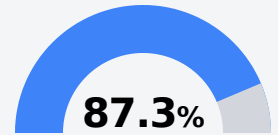

Teacher Data

31.5

Teachers

Experienced Teachers