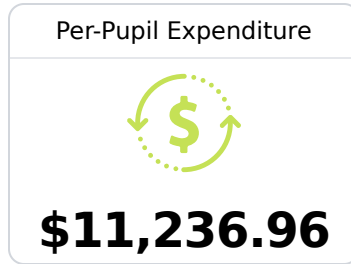

A Rosa Scott School

Madison County School District

929 Poore's Pass
Madison, MS 39110

Dr. Kimberly Brewer
kbrewer@madison-schools.com

Identified for **Additional Targeted Support and Improvement**

Due to the impact of COVID-19 on school closures in the 2019-20 school year and a waiver from the U.S. Department of Education, the Mississippi Department of Education (MDE) has no assessment and accountability data to report for the 2019-20 school year.

Teacher Data

31.2

Teachers

89.9%

Experienced Teachers

0.0%

Provisional Teachers

100.0%

In-Field Teachers