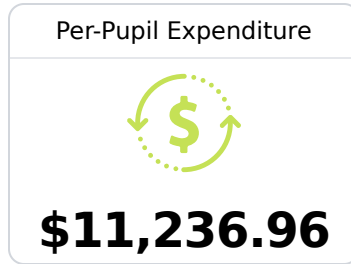

School Report Card 2019 - 2020

For more detailed information, please visit <https://msrc.mdek12.org>.

A Rosa Scott School Madison County School District

929 Poore's Pass
Madison, MS 39110

Dr. Kimberly Brewer
kbrewer@madison-schools.com

Identified for **Additional Targeted Support and Improvement**

Due to the impact of COVID-19 on school closures in the 2019-20 school year and a waiver from the U.S. Department of Education, the Mississippi Department of Education (MDE) has no assessment and accountability data to report for the 2019-20 school year.

Teacher Data

31.2

Teachers

89.9%

Experienced Teachers

0.0%

Provisional Teachers

100.0%

In-Field Teachers