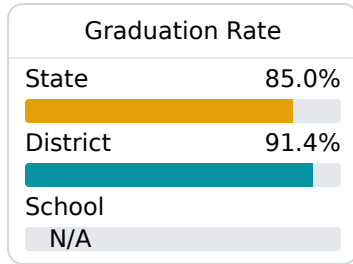

School Report Card 2019 - 2020

For more detailed information, please visit <https://msrc.mdek12.org>.

A Rosa Scott School Madison County School District

929 Poore's Pass
Madison, MS 39110

Dr. Kimberly Brewer
kbrewer@madison-schools.com

Identified for **Additional Targeted Support and Improvement**

Due to the impact of COVID-19 on school closures in the 2019-20 school year and a waiver from the U.S. Department of Education, the Mississippi Department of Education (MDE) has no assessment and accountability data to report for the 2019-20 school year.

Teacher Data

31.2

Teachers

89.9%

Experienced Teachers

0.0%

Provisional Teachers

100.0%

In-Field Teachers