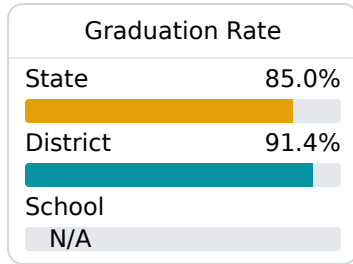

A Rosa Scott School

Madison County School District

929 Poore's Pass
Madison, MS 39110

Dr. Kimberly Brewer
kbrewer@madison-schools.com

Identified for **Additional Targeted Support and Improvement**

Due to the impact of COVID-19 on school closures in the 2019-20 school year and a waiver from the U.S. Department of Education, the Mississippi Department of Education (MDE) has no assessment and accountability data to report for the 2019-20 school year.

Teacher Data

31.2

Teachers

89.9%

Experienced Teachers

0.0%

Provisional Teachers

100.0%

In-Field Teachers