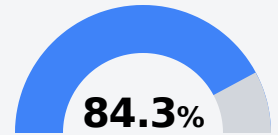

Teacher Data

63.7

Teachers

Experienced Teachers