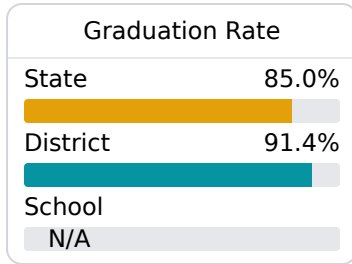

B Ann Smith Elementary Madison County School District

306 S.PEAR ORCHARD ROAD
Ridgeland, MS 39157

Karen Harness
kharness@madison-schools.com

Identified for **Additional Targeted Support and Improvement**

Due to the impact of COVID-19 on school closures in the 2019-20 school year and a waiver from the U.S. Department of Education, the Mississippi Department of Education (MDE) has no assessment and accountability data to report for the 2019-20 school year.

Teacher Data

47.5

Teachers

87.4%

Experienced Teachers

2.1%

Provisional Teachers

100.0%

In-Field Teachers