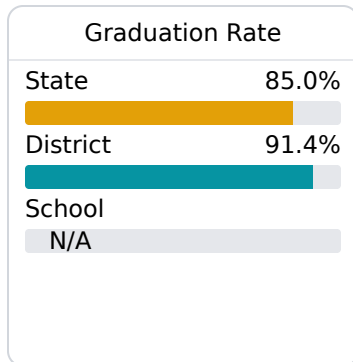

B Ann Smith Elementary Madison County School District

306 S.PEAR ORCHARD ROAD
Ridgeland, MS 39157

Karen Harness
kharness@madison-schools.com

Identified for **Additional Targeted Support and Improvement**

Due to the impact of COVID-19 on school closures in the 2019-20 school year and a waiver from the U.S. Department of Education, the Mississippi Department of Education (MDE) has no assessment and accountability data to report for the 2019-20 school year.

Teacher Data

47.5

Teachers

87.4%

Experienced Teachers

2.1%

Provisional Teachers

100.0%

In-Field Teachers