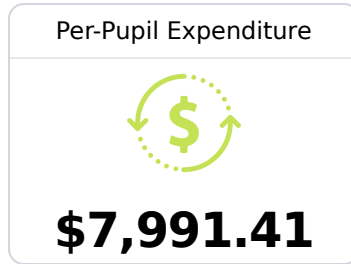

Due to the impact of COVID-19 on school closures in the 2019-20 school year and a waiver from the U.S. Department of Education, the Mississippi Department of Education (MDE) has no assessment and accountability data to report for the 2019-20 school year.