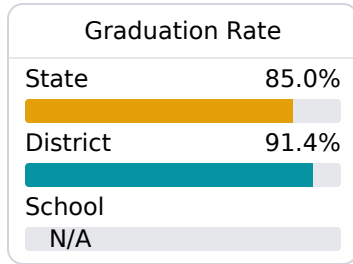

A Germantown Middle School

Madison County School District

439 Calhoun Station Parkway
Madison, MS 39110

Chris Perritt
cperritt@madison-schools.com

Identified for **Additional Targeted Support and Improvement**

Due to the impact of COVID-19 on school closures in the 2019-20 school year and a waiver from the U.S. Department of Education, the Mississippi Department of Education (MDE) has no assessment and accountability data to report for the 2019-20 school year.

Teacher Data

63.5

Teachers

79.0%

Experienced Teachers

4.5%

Provisional Teachers

99.9%

In-Field Teachers