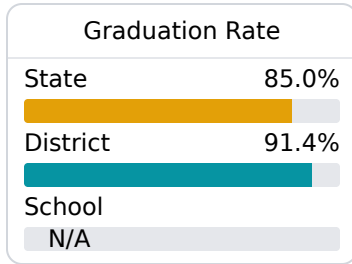

A Germantown Middle School

Madison County School District

439 Calhoun Station Parkway
Madison, MS 39110

Chris Perritt
cperritt@madison-schools.com

Identified for **Additional Targeted Support and Improvement**

Due to the impact of COVID-19 on school closures in the 2019-20 school year and a waiver from the U.S. Department of Education, the Mississippi Department of Education (MDE) has no assessment and accountability data to report for the 2019-20 school year.

Teacher Data

63.5

Teachers

79.0%

Experienced Teachers

4.5%

Provisional Teachers

99.9%

In-Field Teachers