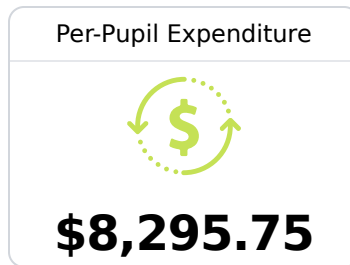

Graduation Rate	
State	85.0%
District	91.4%
School	N/A