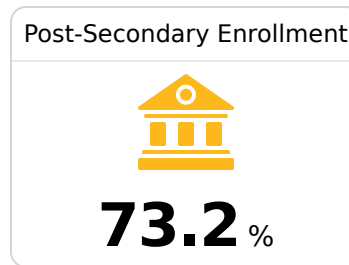

School Report Card 2019 - 2020

For more detailed information, please visit <https://msrc.mdek12.org>.

Velma Jackson High School

Madison County School District

2000 Loring Road
Camden, MS 39045

Perry Green
pgreen@madison-schools.com

Due to the impact of COVID-19 on school closures in the 2019-20 school year and a waiver from the U.S. Department of Education, the Mississippi Department of Education (MDE) has no assessment and accountability data to report for the 2019-20 school year.