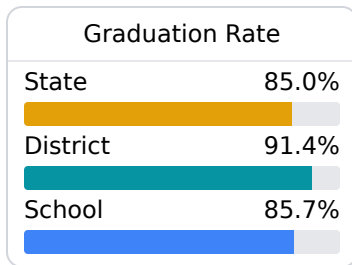

School Report Card 2019 - 2020

For more detailed information, please visit <https://msrc.mdek12.org>.

Velma Jackson High School

Madison County School District

2000 Loring Road
Camden, MS 39045

Perry Green
pgreen@madison-schools.com

Due to the impact of COVID-19 on school closures in the 2019-20 school year and a waiver from the U.S. Department of Education, the Mississippi Department of Education (MDE) has no assessment and accountability data to report for the 2019-20 school year.