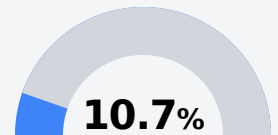

Provisional Teachers