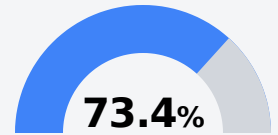

Teacher Data

18.7

Teachers

Experienced Teachers