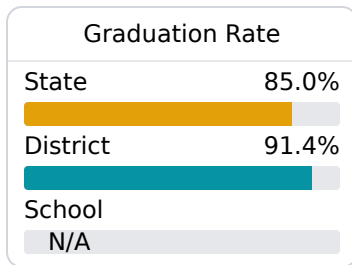

Shirley D. Simmons Middle School

Madison County School District

820 Sulphur Springs Road
Canton, MS 39046

Thomas Adams
tadams@madison-schools.com

Due to the impact of COVID-19 on school closures in the 2019-20 school year and a waiver from the U.S. Department of Education, the Mississippi Department of Education (MDE) has no assessment and accountability data to report for the 2019-20 school year.