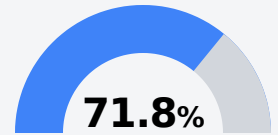

Teacher Data

19.5

Teachers

Experienced Teachers