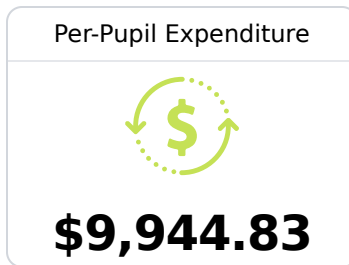

Sale Elementary School

Columbus Municipal School District

520 WARPETH ROAD
Columbus, MS 39702

Freda Dismukes
dismukesf@columbuscityschools.org

Due to the impact of COVID-19 on school closures in the 2019-20 school year and a waiver from the U.S. Department of Education, the Mississippi Department of Education (MDE) has no assessment and accountability data to report for the 2019-20 school year.

Graduation Rate	
State	85.0%
District	71.3%
School	N/A