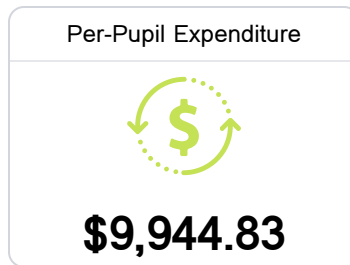

F Sale Elementary School

Columbus Municipal School District

520 WARPETH ROAD
Columbus, MS 39702

Freda Dismukes
dismukesf@columbuscityschools.org

Due to the impact of COVID-19 on school closures in the 2019-20 school year and a waiver from the U.S. Department of Education, the Mississippi Department of Education (MDE) has no assessment and accountability data to report for the 2019-20 school year.

Graduation Rate	
State	85.0%
District	71.3%
School	N/A

Teacher Data

19.5

Teachers

71.8%

Experienced Teachers

0.0%

Provisional Teachers

100.0%

In-Field Teachers