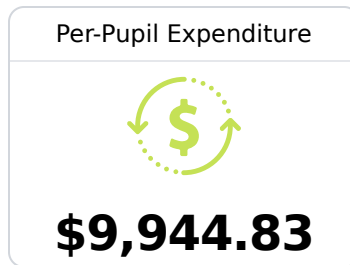

Sale Elementary School

Columbus Municipal School District

520 WARPETH ROAD
Columbus, MS 39702

Freda Dismukes
dismukesf@columbuscityschools.org

Due to the impact of COVID-19 on school closures in the 2019-20 school year and a waiver from the U.S. Department of Education, the Mississippi Department of Education (MDE) has no assessment and accountability data to report for the 2019-20 school year.

Graduation Rate	
State	85.0%
District	71.3%
School	N/A

Teacher Data

19.5

Teachers

71.8%

Experienced Teachers

0.0%

Provisional Teachers

100.0%

In-Field Teachers