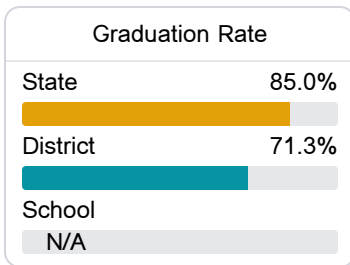

Franklin Academy

Columbus Municipal School District

501 N THIRD AVENUE
Columbus, MS 39701

Jeffrey Smith
smithj2@columbuscityschools.org

Due to the impact of COVID-19 on school closures in the 2019-20 school year and a waiver from the U.S. Department of Education, the Mississippi Department of Education (MDE) has no assessment and accountability data to report for the 2019-20 school year.