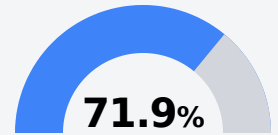

Teacher Data

21.4

Teachers

Experienced Teachers