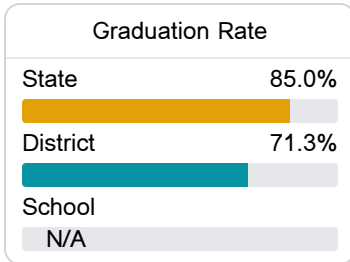

School Report Card 2019 - 2020

For more detailed information, please visit <https://msrc.mdek12.org>.

Cook Elementary School

Columbus Municipal School District

2217 N SEVENTH STREET
Columbus, MS 39705

Tiffiney Weddle
WeddleT@columbuscityschools.org

Identified for **Additional Targeted Support and Improvement**

Due to the impact of COVID-19 on school closures in the 2019-20 school year and a waiver from the U.S. Department of Education, the Mississippi Department of Education (MDE) has no assessment and accountability data to report for the 2019-20 school year.

Teacher Data

33.3

Teachers

86.5%

Experienced Teachers

0.0%

Provisional Teachers

92.5%

In-Field Teachers