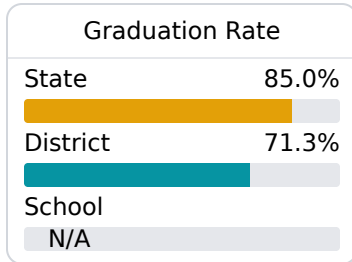

D Cook Elementary School

Columbus Municipal School District

2217 N SEVENTH STREET
Columbus, MS 39705

Tiffiney Weddle
WeddleT@columbuscityschools.org

Identified for **Additional Targeted Support and Improvement**

Due to the impact of COVID-19 on school closures in the 2019-20 school year and a waiver from the U.S. Department of Education, the Mississippi Department of Education (MDE) has no assessment and accountability data to report for the 2019-20 school year.

Teacher Data

33.3

Teachers

86.5%

Experienced Teachers

0.0%

Provisional Teachers

92.5%

In-Field Teachers